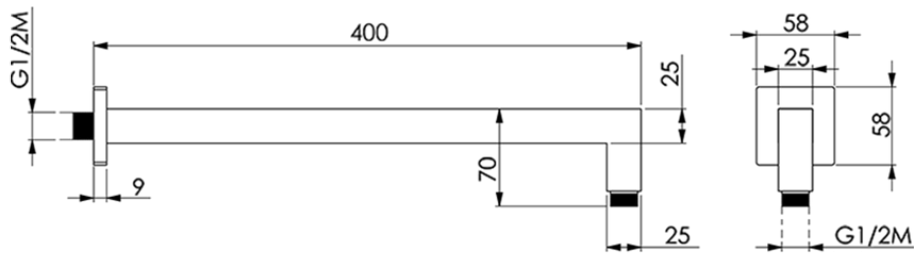

Braccio doccia SHOWER_SS013320

SS013320

<https://www.huberitalia.com/braccio-doccia-shower-ss013320>

2026-06-26