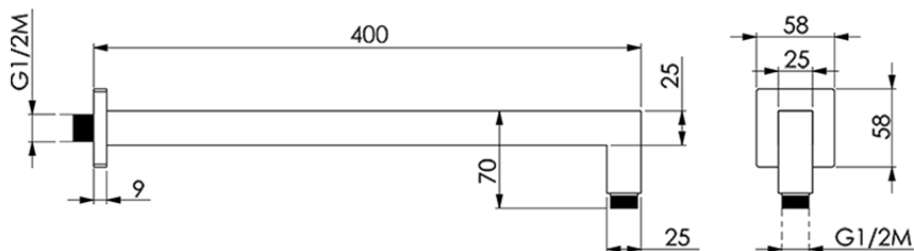

Braccio doccia SHOWER_SS013320

SS013320

<https://www.huberitalia.com/braccio-doccia-shower-ss013320>

2026-06-26