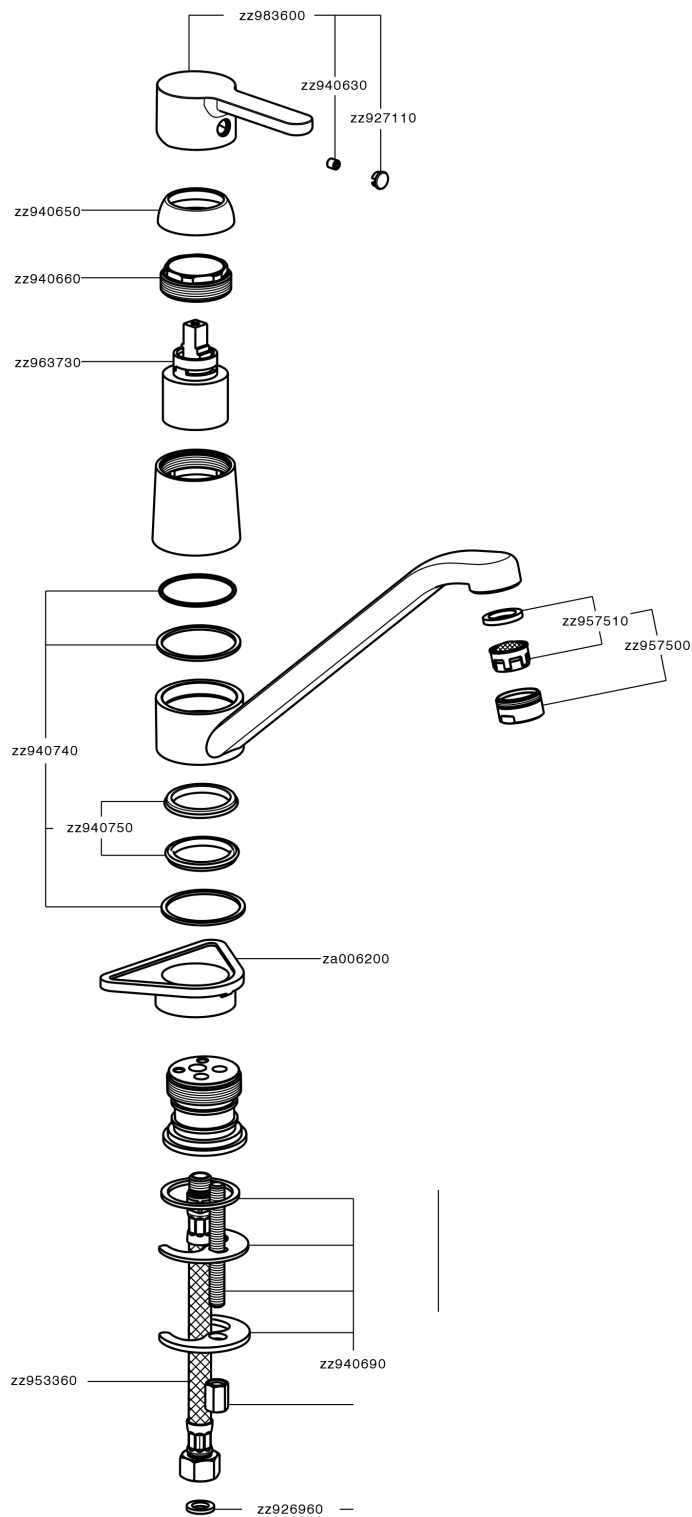

Miscelatore monocomando lavello EnergySave KITCHEN_H2000585

H2000585

<https://www.huberitalia.com/miscelatore-monocomando-lavello-energysave-kitchen-h2000585>

2026-06-16