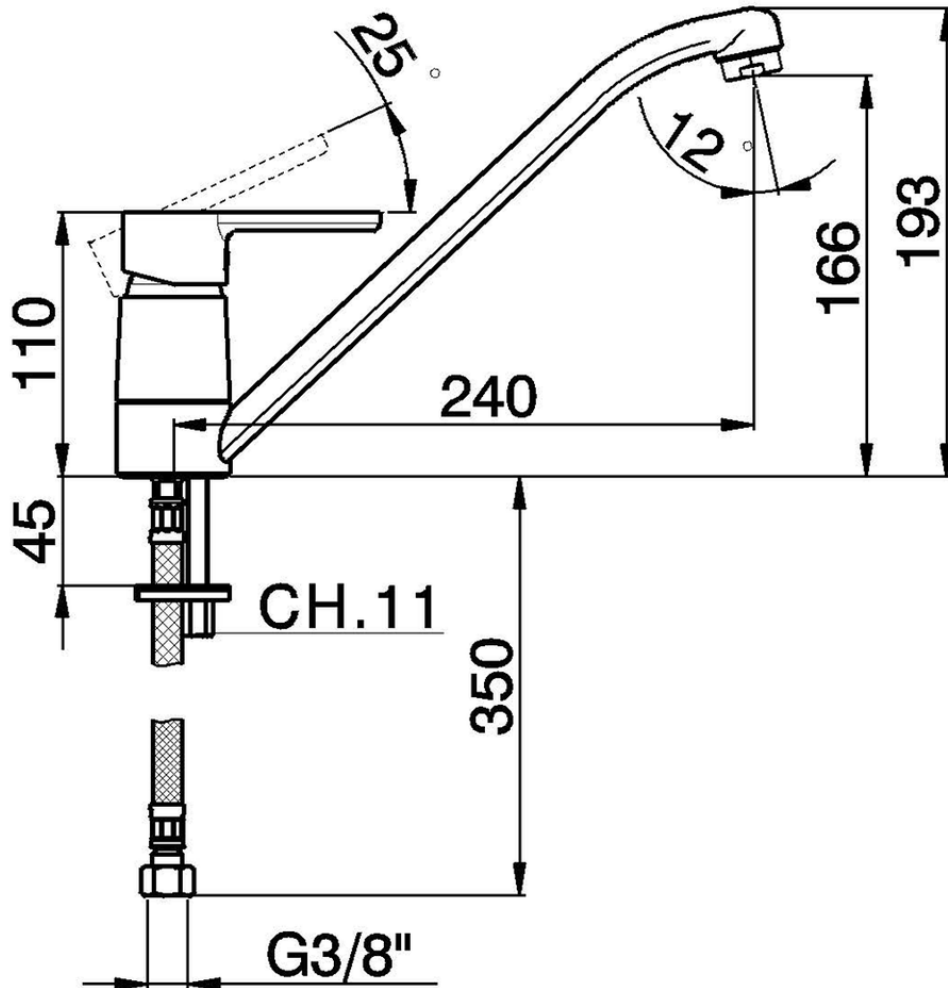

Miscelatore monocomando lavello EnergySave KITCHEN_H2000585

H2000585

<https://www.huberitalia.com/miscelatore-monocomando-lavello-energy-save-kitchen-h2000585>

2026-06-16