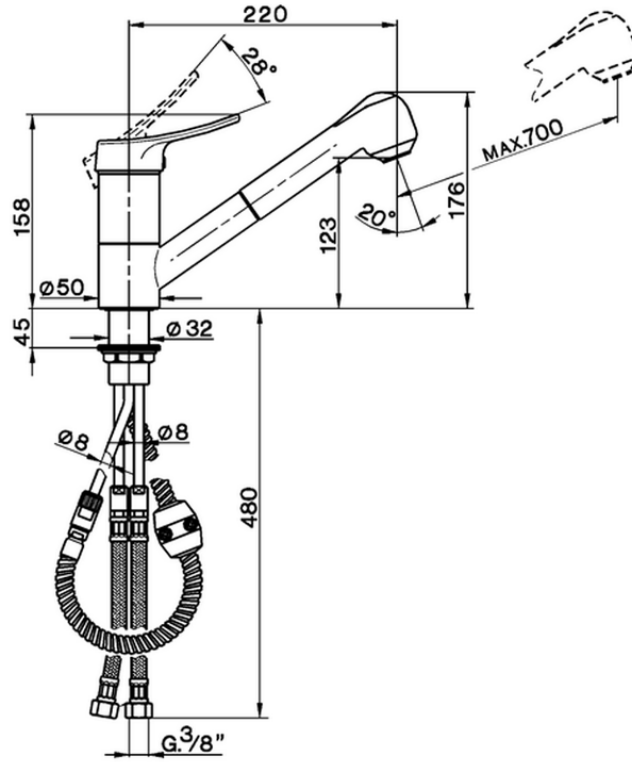

Miscelatore monocomando lavello docc. estraibile KITCHEN\_FU702570

FU702570

<https://www.huberitalia.com/miscelatore-monocomando-lavello-docc-estraibile-kitchen-fu702570>

2025-05-12