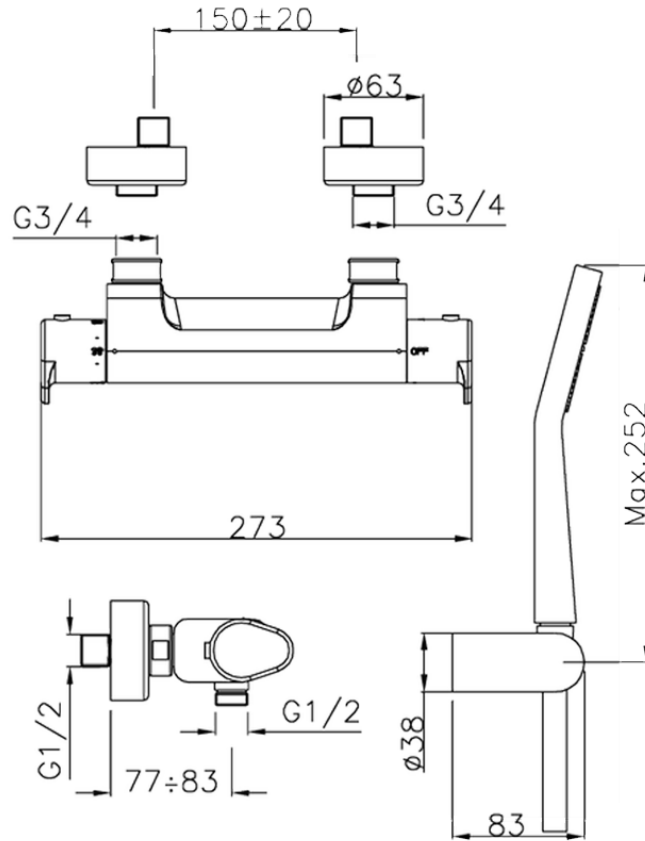

Miscelatore termostatico doccia completo H3_H3D01015

H3D01015

<https://www.huberitalia.com/miscelatore-termostatico-doccia-completo-h3-h3d01015>

2026-05-27