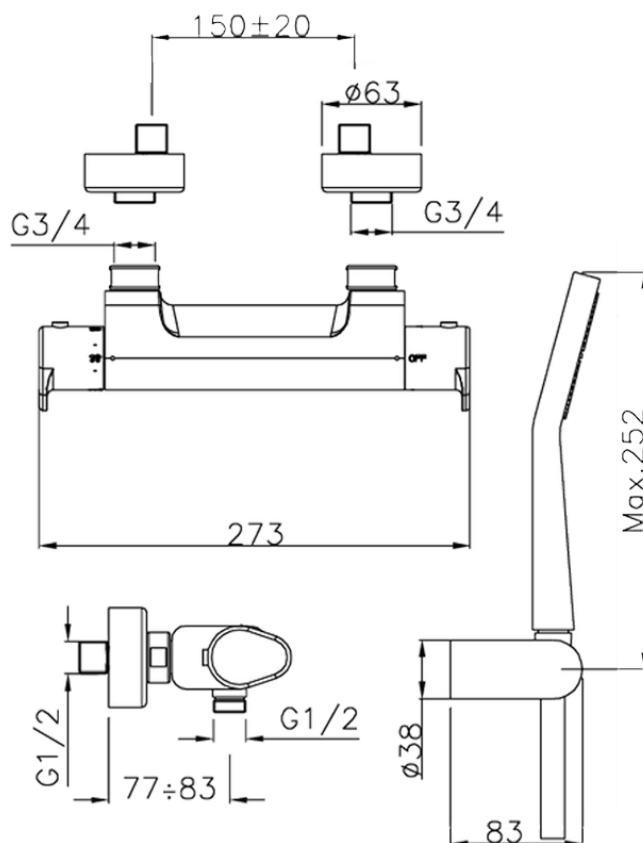

Miscelatore termostatico doccia completo H3_H3D01015

H3D01015

<https://www.huberitalia.com/miscelatore-termostatico-doccia-completo-h3-h3d01015>

2026-05-27