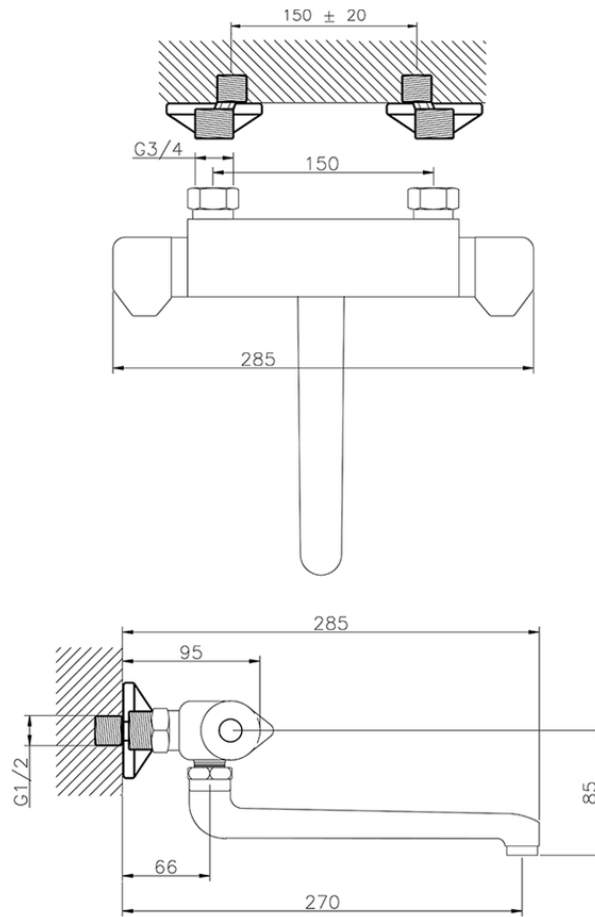

## Miscelatore termostatico lavello a parete CLINIC&TECHNICAL\_CLT70010

CLT70010

<https://www.huberitalia.com/miscelatore-termostatico-lavello-a-parete-clinicttechnical-clt70010>

2026-04-19