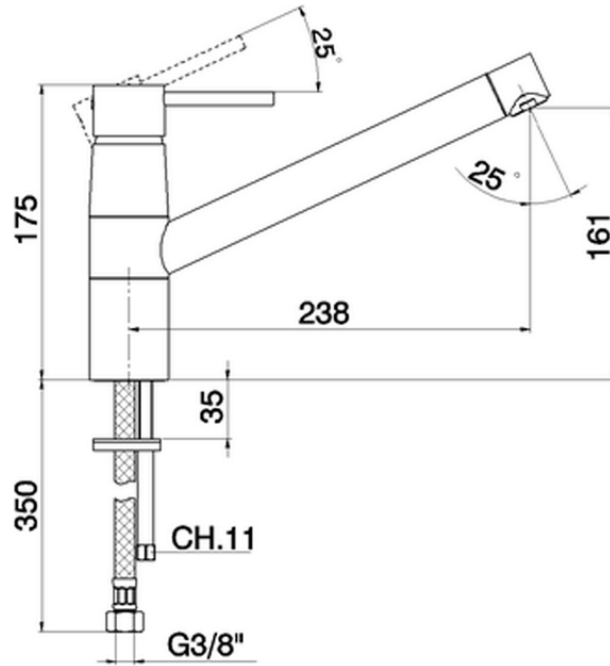

Miscelatore monocomando lavello KITCHEN_TV000580

TV000580

<https://www.huberitalia.com/miscelatore-monocomando-lavello-kitchen-tv000580>

2026-06-24