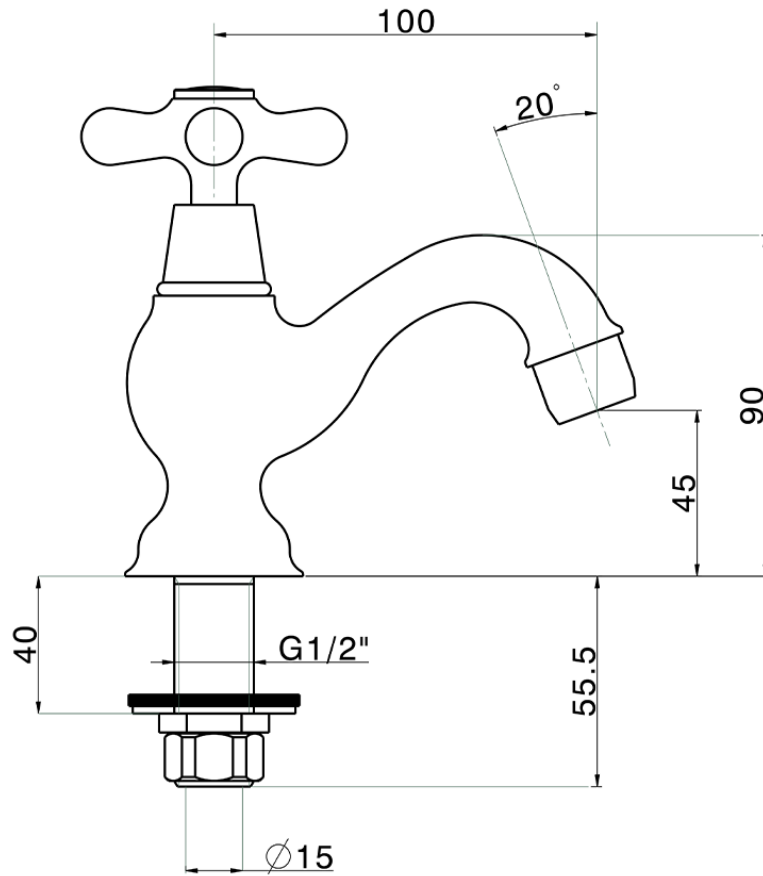

Rubinetto monoacqua CROISETTE_CS000900

CS000900

<https://www.huberitalia.com/rubinetto-monoacqua-croisette-cs000900>

2026-06-30