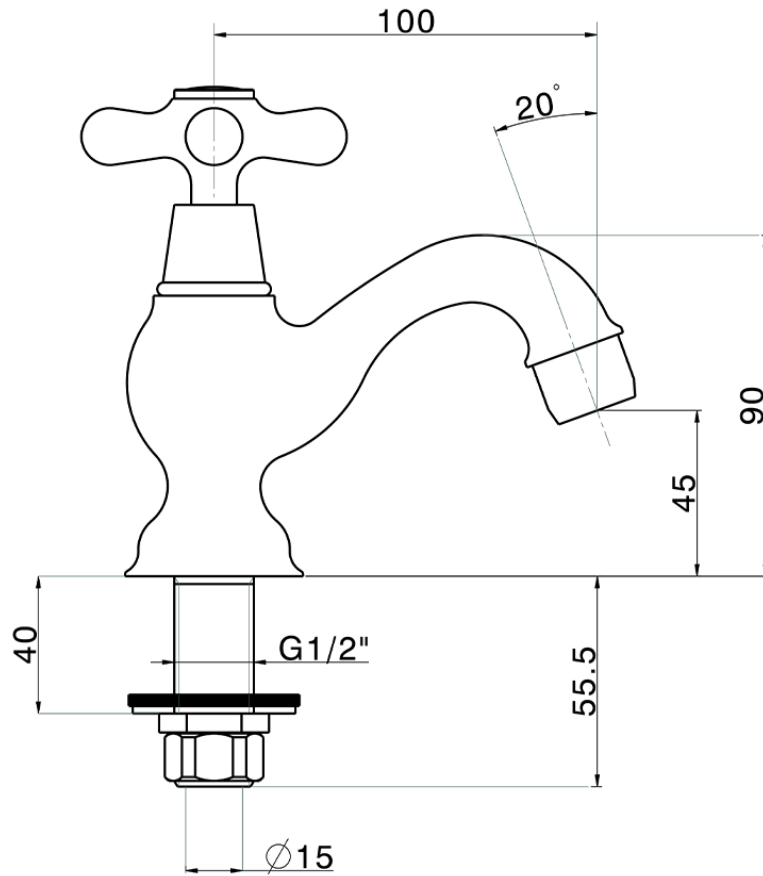

## Rubinetto monoacqua CROISSETTE\_CS000900

CS000900

<https://www.huberitalia.com/rubinetto-monoacqua-croisette-cs000900>

2026-01-01