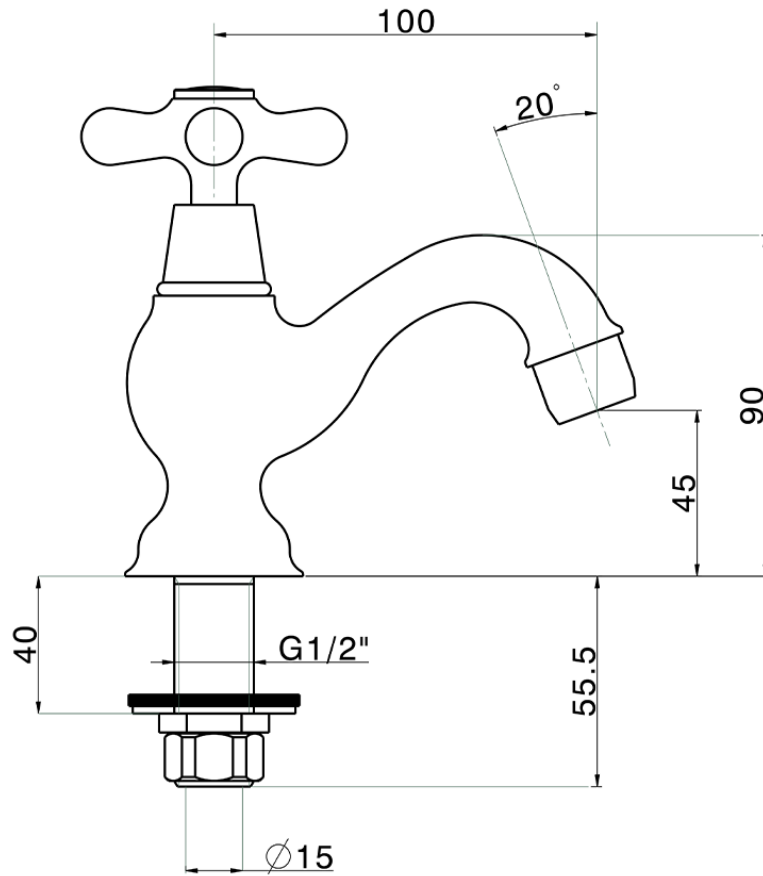

Rubinetto monoacqua CROISSETTE_CS000900

CS000900

<https://www.huberitalia.com/rubinetto-monoacqua-croisette-cs000900>

2026-06-30