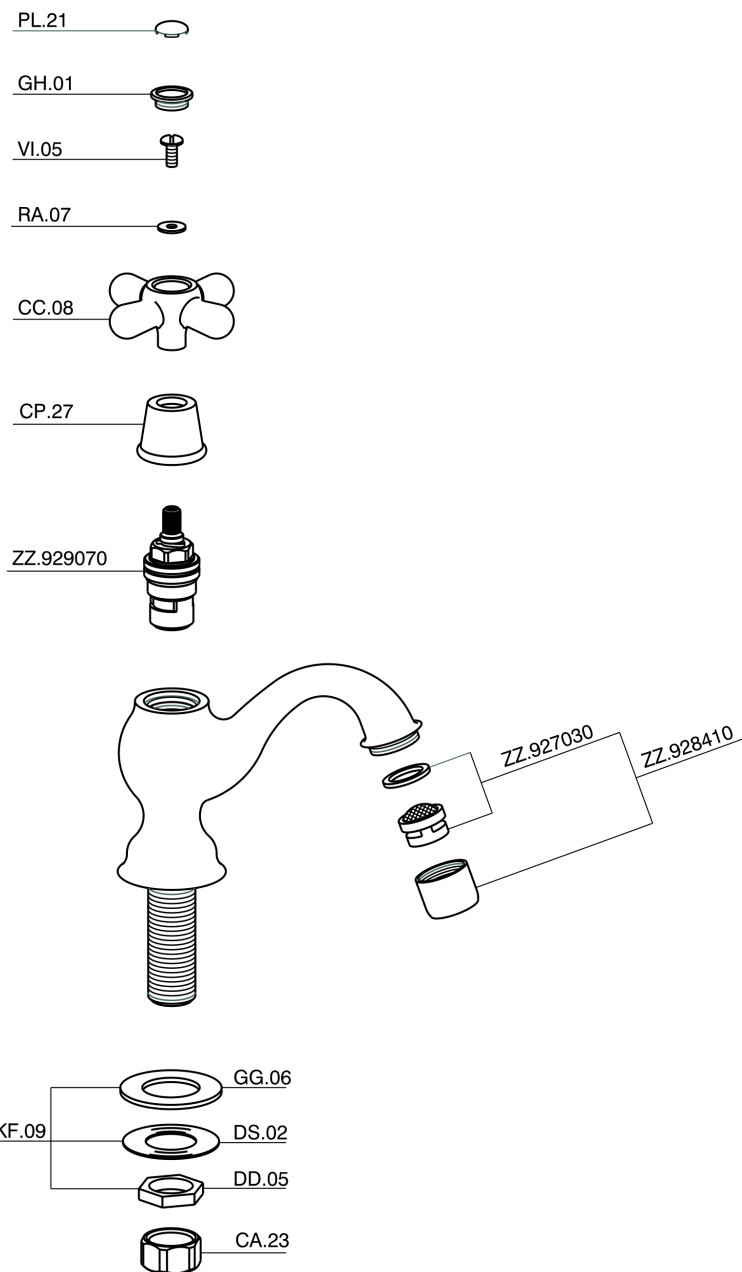

Rubinetto monoacqua CROISSETTE_CS000900

CS000900

<https://www.huberitalia.com/rubinetto-monoacqua-croisette-cs000900>

2026-04-24