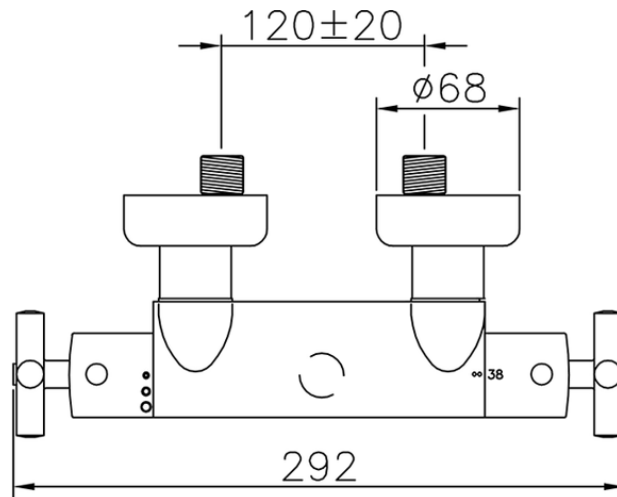

Miscelatore termostatico doccia CLINIC&TECHNICAL_233.01H.

233.01H.

<https://www.huberitalia.com/miscelatore-termostatico-doccia-clinicttechnical-233-01h>

2026-05-13