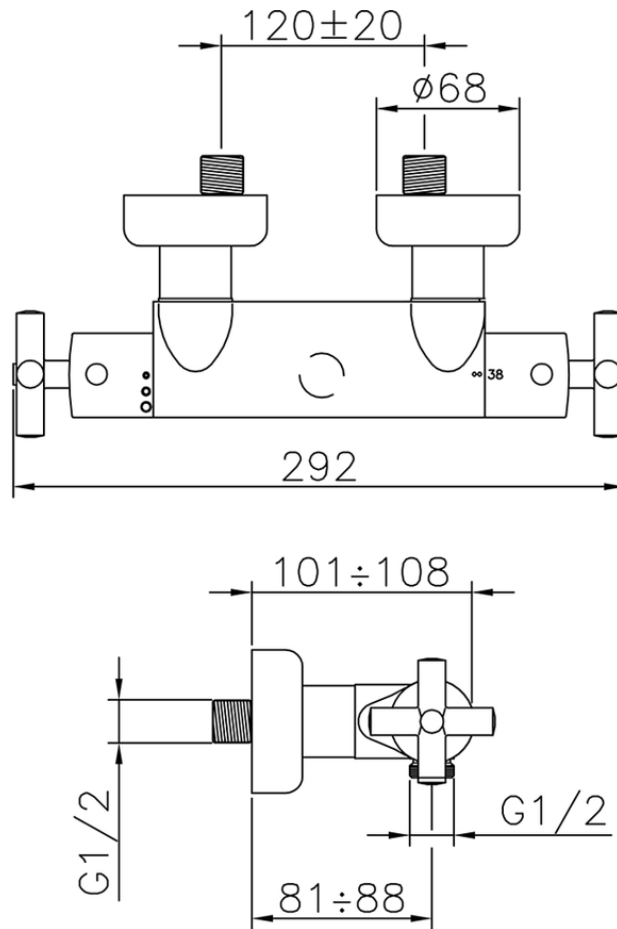

Miscelatore termostatico doccia CLINIC&TECHNICAL_233.01H.

233.01H.

<https://www.huberitalia.com/miscelatore-termostatico-doccia-clinicttechnical-233-01h>

2026-06-27