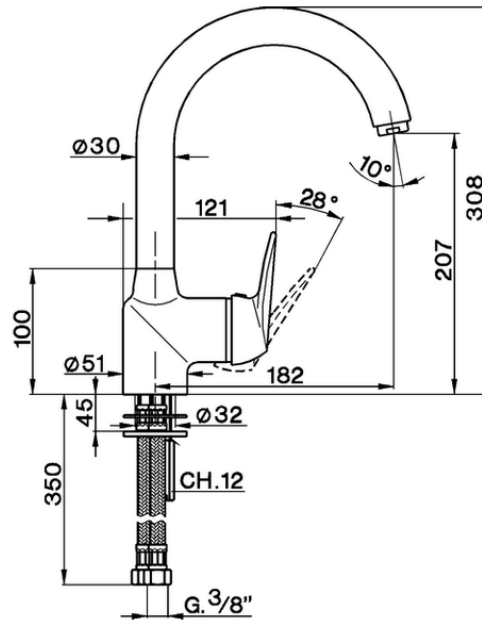

Miscelatore monocomando lavello KITCHEN\_AT400530

AT400530

<https://www.huberitalia.com/miscelatore-monocomando-lavello-kitchen-at400530>

2026-04-07