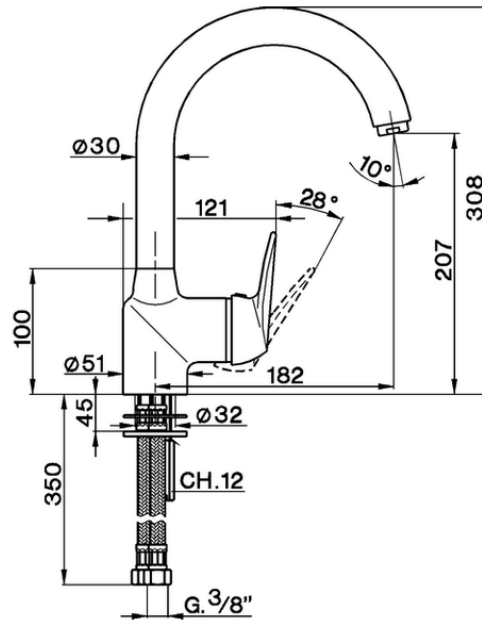

Miscelatore monocomando lavello KITCHEN\_AT400530

AT400530

<https://www.huberitalia.com/miscelatore-monocomando-lavello-kitchen-at400530>

2026-07-06