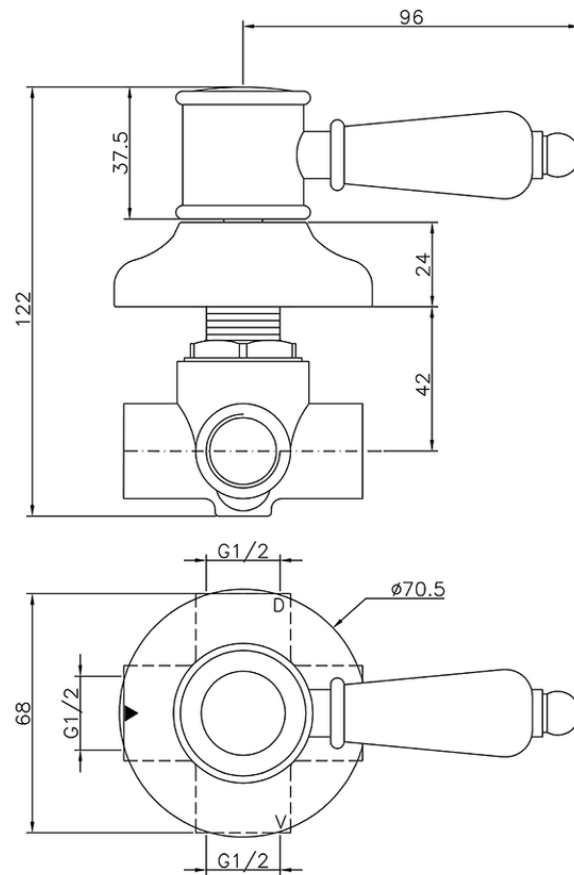

Deviatore incasso 2 uscite VICTORIAN_653.VT01H.

653.VT01H.

<https://www.huberitalia.com/deviatore-incasso-2-uscite-victorian-653-vt01h>

2026-05-31