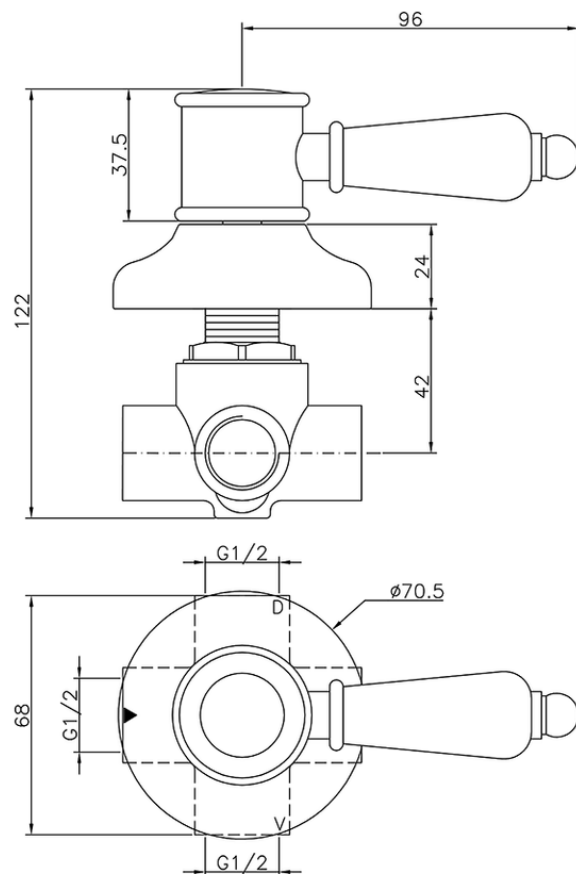

Deviatore incasso 2 uscite VICTORIAN_653.VT01H.

653.VT01H.

<https://www.huberitalia.com/deviatore-incasso-2-uscite-victorian-653-vt01h>

2026-05-31