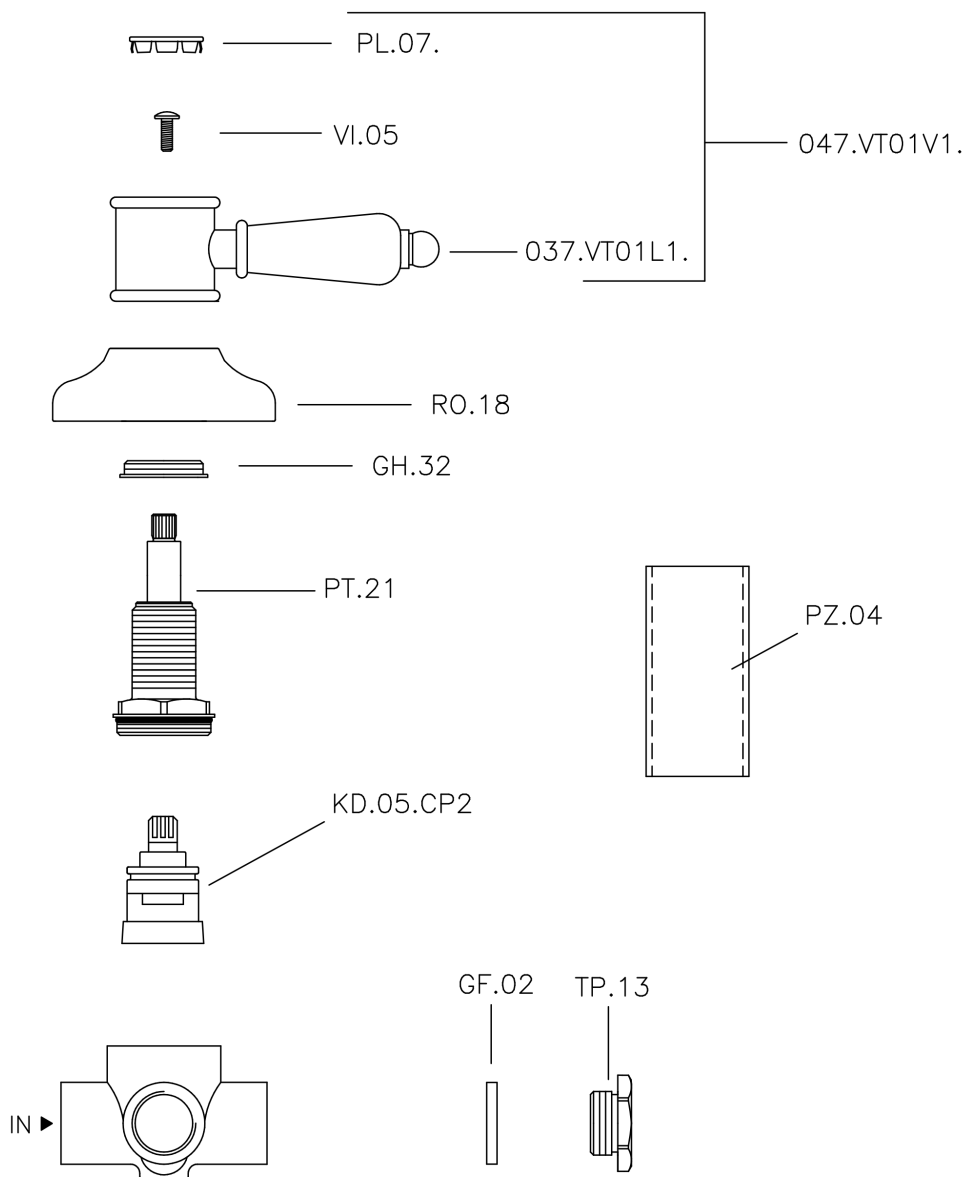

Deviatore incasso 2 uscite VICTORIAN_653.VT01H.

653.VT01H.

<https://www.huberitalia.com/deviatore-incasso-2-uscite-victorian-653-vt01h>

2026-05-31