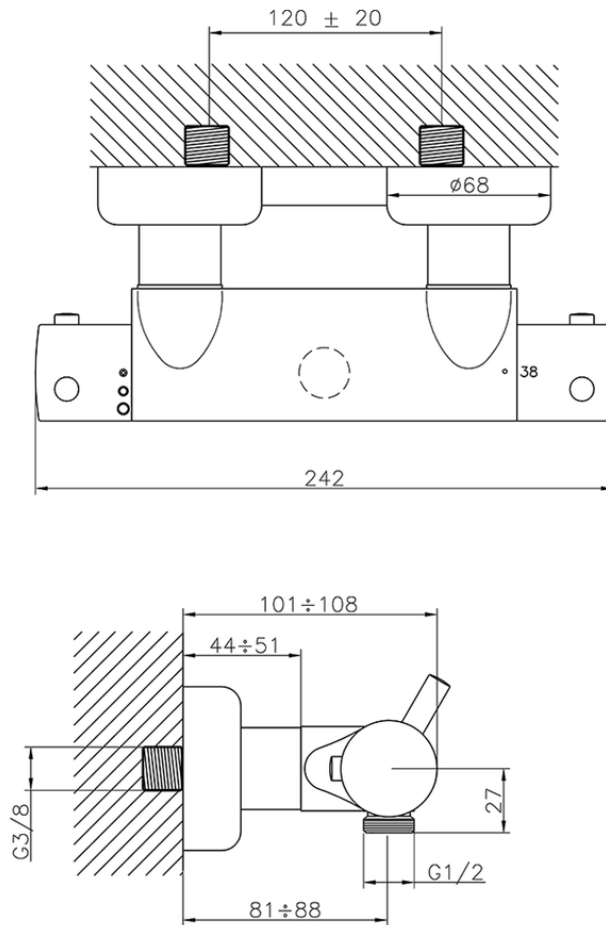

Miscelatore termostatico doccia CLINIC&TECHNICAL_223.01H.

223.01H.

<https://www.huberitalia.com/miscelatore-termostatico-doccia-clinicttechnical-223-01h>

2026-05-13