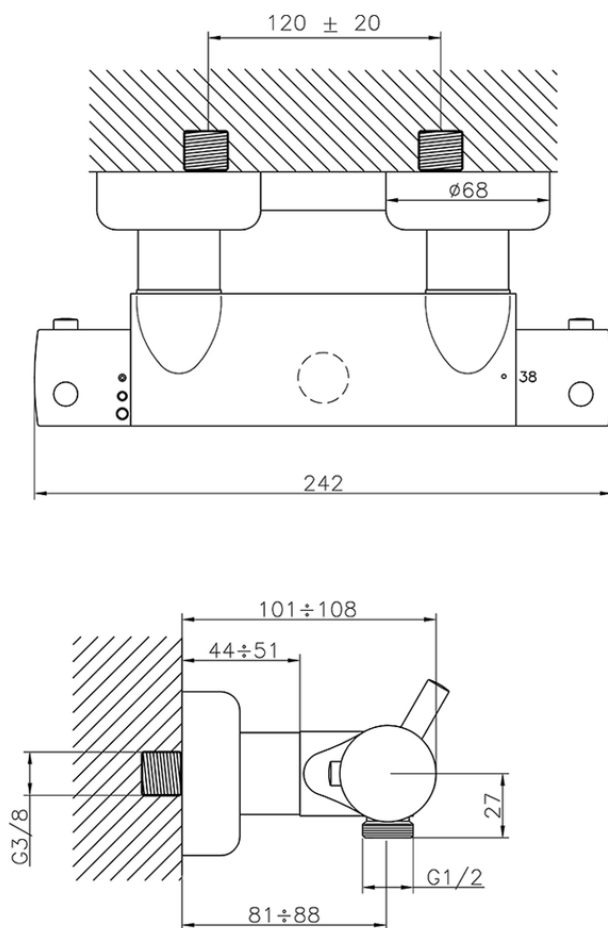

Miscelatore termostatico doccia CLINIC&TECHNICAL_223.01H.

223.01H.

<https://www.huberitalia.com/miscelatore-termostatico-doccia-clinicttechnical-223-01h>

2026-06-27